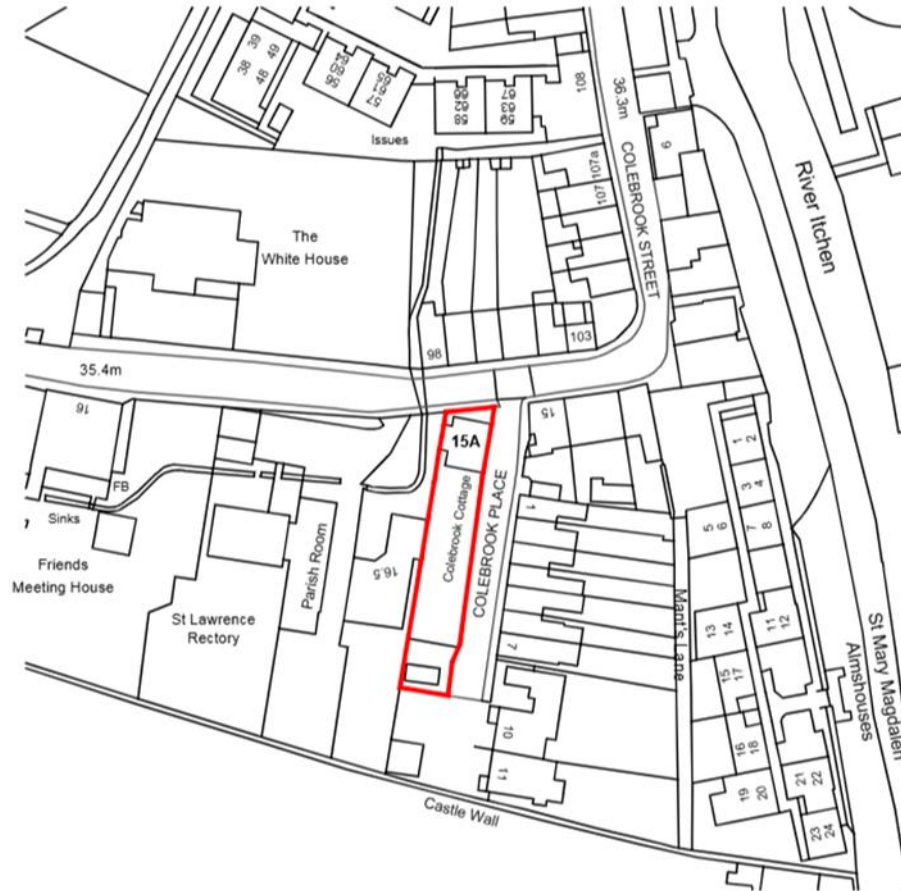

**25/02508/HOU – Colebrook
Cottage, 15A Colebrook Street,
Winchester, Hampshire, SO23
9LH**

Household application for a proposed Single-Storey Rear Extension at
Colebrook Cottage, Winchester

LOCATION PLAN

AERIAL PHOTOGRAPH

PROPOSED SITE PLAN

EXISTING AND PROPOSED GROUND FLOOR PLANS

EXISTING FRONT ELEVATION (NO CHANGE PROPOSED)

EXISTING AND PROPOSED EAST ELEVATION

Old plans

SITE PHOTOS – EAST ELEVATION VIEWED FROM COLEBROOK PLACE

EXISTING AND PROPOSED WEST ELEVATION

Old plans

SITE PHOTOS – WEST ELEVATION VIEWED FROM 16.5 COLEBROOK STREET

EXISTING AND PROPOSED ROOF PLAN

Old plans

2

3

1