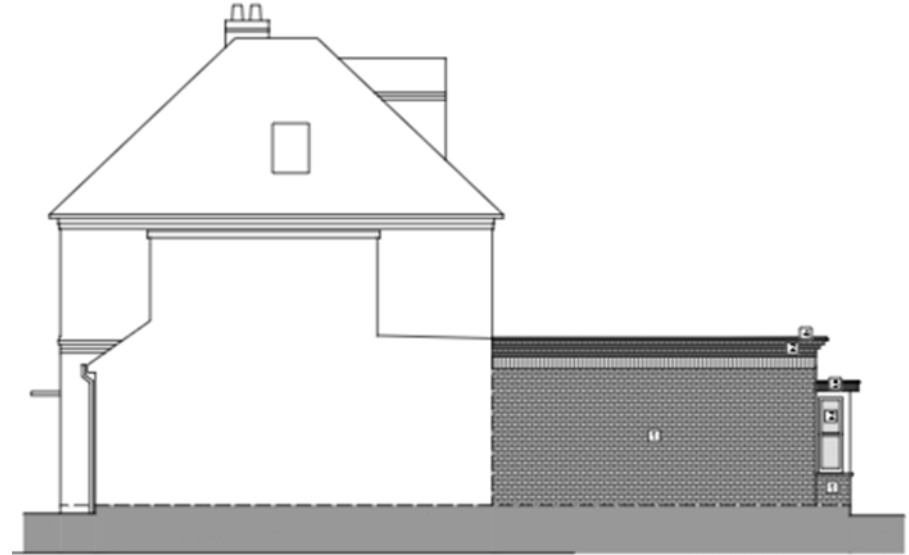

**25/02508/HOU – Colebrook
Cottage, 15A Colebrook Street,
Winchester, Hampshire, SO23
9LH**

Household application for a proposed Single-Storey Rear Extension at
Colebrook Cottage, Winchester

LOCATION PLAN

AERIAL PHOTOGRAPH

PROPOSED SITE PLAN

EXISTING AND PROPOSED GROUND FLOOR PLANS

EXISTING FRONT ELEVATION (NO CHANGE PROPOSED)

EXISTING AND PROPOSED EAST ELEVATION

Old plans

SITE PHOTOS – EAST ELEVATION VIEWED FROM COLEBROOK PLACE

EXISTING AND PROPOSED WEST ELEVATION

Old plans

SITE PHOTOS – WEST ELEVATION VIEWED FROM 16.5 COLEBROOK STREET

EXISTING AND PROPOSED ROOF PLAN

Old plans

2

3

1