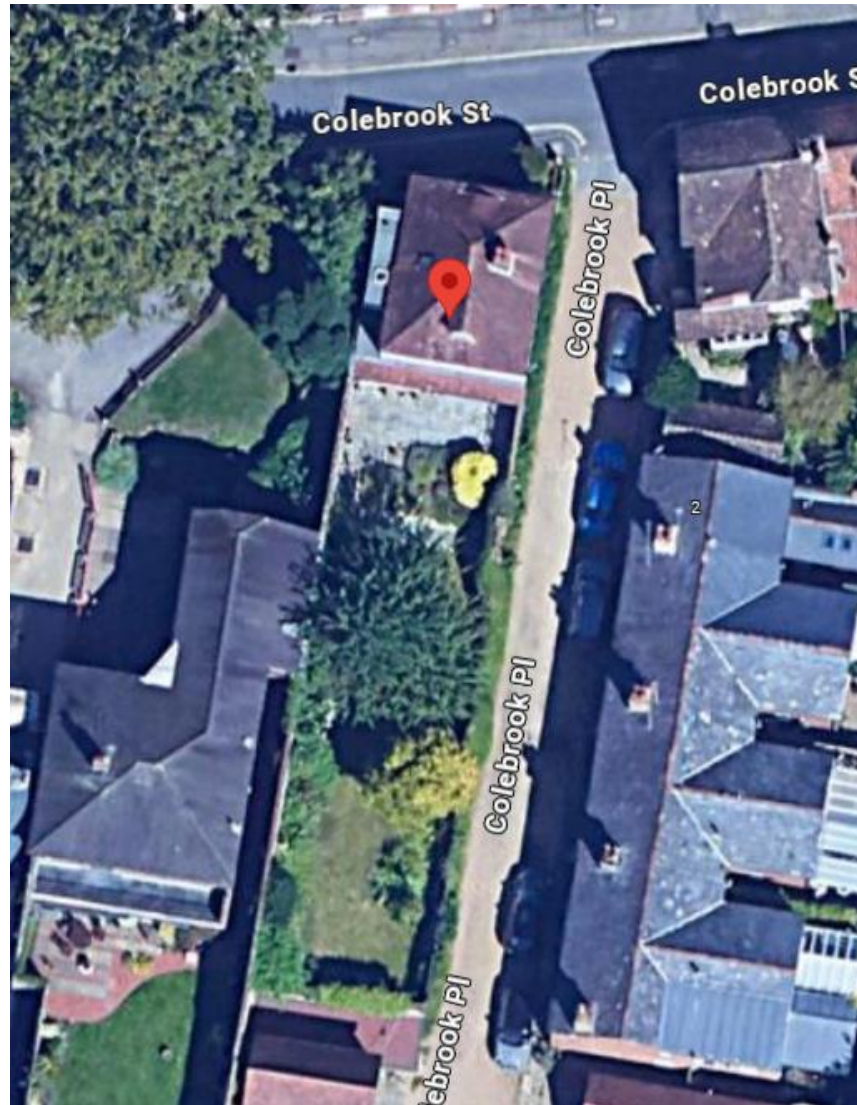

**25/02508/HOU – Colebrook
Cottage, 15A Colebrook Street,
Winchester, Hampshire, SO23
9LH**

Household application for a proposed Single-Storey Rear Extension at
Colebrook Cottage, Winchester

LOCATION PLAN

AERIAL PHOTOGRAPH

PROPOSED SITE PLAN

EXISTING AND PROPOSED GROUND FLOOR PLANS

EXISTING FRONT ELEVATION (NO CHANGE PROPOSED)

EXISTING AND PROPOSED EAST ELEVATION

Old plans

SITE PHOTOS – EAST ELEVATION VIEWED FROM COLEBROOK PLACE

EXISTING AND PROPOSED WEST ELEVATION

Old plans

SITE PHOTOS – WEST ELEVATION VIEWED FROM 16.5 COLEBROOK STREET

EXISTING AND PROPOSED ROOF PLAN

Old plans

2

3

1