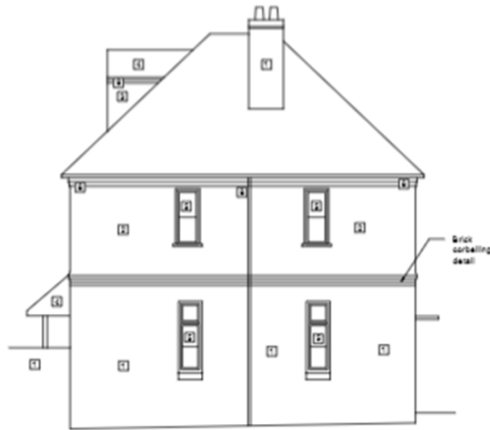

**25/02508/HOU – Colebrook
Cottage, 15A Colebrook Street,
Winchester, Hampshire, SO23
9LH**

Household application for a proposed Single-Storey Rear Extension at
Colebrook Cottage, Winchester

LOCATION PLAN

AERIAL PHOTOGRAPH

PROPOSED SITE PLAN

EXISTING AND PROPOSED GROUND FLOOR PLANS

EXISTING FRONT ELEVATION (NO CHANGE PROPOSED)

EXISTING AND PROPOSED EAST ELEVATION

Old plans

SITE PHOTOS – EAST ELEVATION VIEWED FROM COLEBROOK PLACE

EXISTING AND PROPOSED WEST ELEVATION

Old plans

SITE PHOTOS – WEST ELEVATION VIEWED FROM 16.5 COLEBROOK STREET

EXISTING AND PROPOSED ROOF PLAN

Old plans

2

3

1