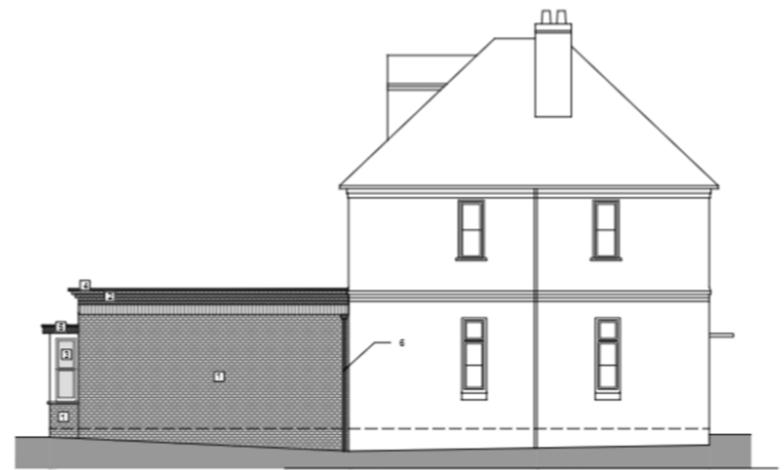

**25/02508/HOU – Colebrook
Cottage, 15A Colebrook Street,
Winchester, Hampshire, SO23
9LH**

Household application for a proposed Single-Storey Rear Extension at
Colebrook Cottage, Winchester

LOCATION PLAN

AERIAL PHOTOGRAPH

PROPOSED SITE PLAN

EXISTING AND PROPOSED GROUND FLOOR PLANS

EXISTING FRONT ELEVATION (NO CHANGE PROPOSED)

EXISTING AND PROPOSED EAST ELEVATION

Old plans

SITE PHOTOS – EAST ELEVATION VIEWED FROM COLEBROOK PLACE

EXISTING AND PROPOSED WEST ELEVATION

Old plans

SITE PHOTOS – WEST ELEVATION VIEWED FROM 16.5 COLEBROOK STREET

EXISTING AND PROPOSED ROOF PLAN

Old plans

2

3

1