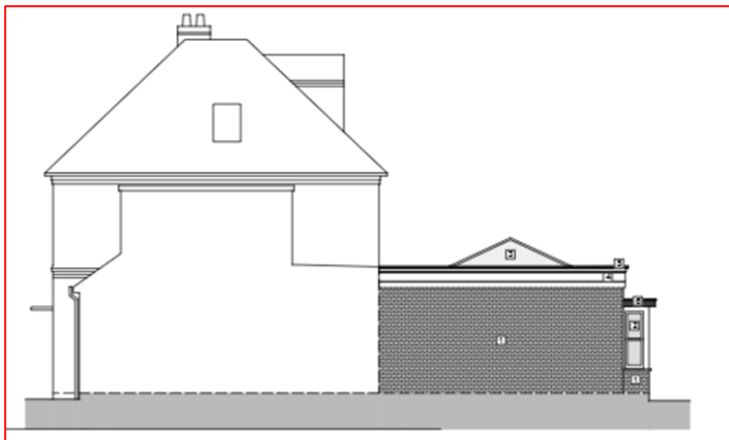

**25/02508/HOU – Colebrook
Cottage, 15A Colebrook Street,
Winchester, Hampshire, SO23
9LH**

Household application for a proposed Single-Storey Rear Extension at
Colebrook Cottage, Winchester

LOCATION PLAN

AERIAL PHOTOGRAPH

PROPOSED SITE PLAN

EXISTING AND PROPOSED GROUND FLOOR PLANS

EXISTING FRONT ELEVATION (NO CHANGE PROPOSED)

EXISTING AND PROPOSED EAST ELEVATION

Old plans

SITE PHOTOS – EAST ELEVATION VIEWED FROM COLEBROOK PLACE

EXISTING AND PROPOSED WEST ELEVATION

Old plans

SITE PHOTOS – WEST ELEVATION VIEWED FROM 16.5 COLEBROOK STREET

EXISTING AND PROPOSED ROOF PLAN

Old plans

2

3

1