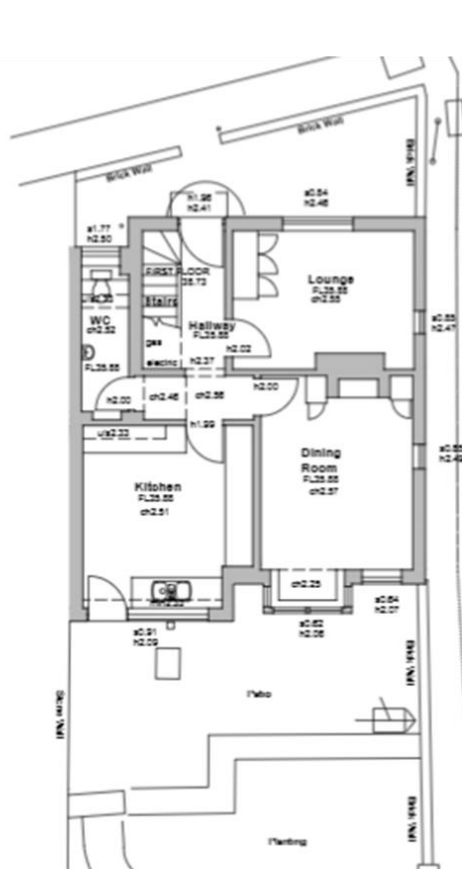

**25/02508/HOU – Colebrook
Cottage, 15A Colebrook Street,
Winchester, Hampshire, SO23
9LH**

Household application for a proposed Single-Storey Rear Extension at
Colebrook Cottage, Winchester

LOCATION PLAN

AERIAL PHOTOGRAPH

PROPOSED SITE PLAN

EXISTING AND PROPOSED GROUND FLOOR PLANS

EXISTING FRONT ELEVATION (NO CHANGE PROPOSED)

EXISTING AND PROPOSED EAST ELEVATION

Old plans

SITE PHOTOS – EAST ELEVATION VIEWED FROM COLEBROOK PLACE

EXISTING AND PROPOSED WEST ELEVATION

Old plans

SITE PHOTOS – WEST ELEVATION VIEWED FROM 16.5 COLEBROOK STREET

EXISTING AND PROPOSED ROOF PLAN

Old plans

2

3

1