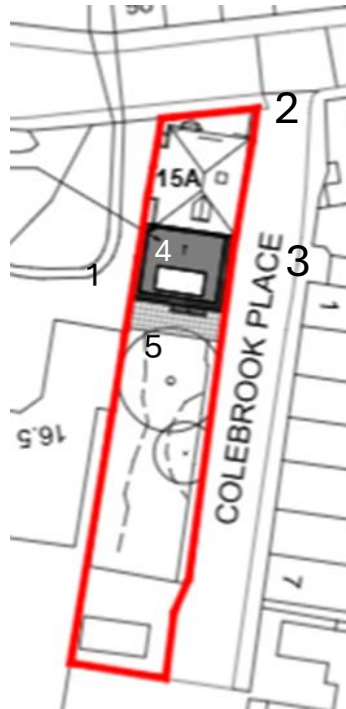

**25/02508/HOU – Colebrook
Cottage, 15A Colebrook Street,
Winchester, Hampshire, SO23
9LH**

Household application for a proposed Single-Storey Rear Extension at
Colebrook Cottage, Winchester

LOCATION PLAN

AERIAL PHOTOGRAPH

PROPOSED SITE PLAN

EXISTING AND PROPOSED GROUND FLOOR PLANS

EXISTING FRONT ELEVATION (NO CHANGE PROPOSED)

EXISTING AND PROPOSED EAST ELEVATION

Old plans

SITE PHOTOS – EAST ELEVATION VIEWED FROM COLEBROOK PLACE

EXISTING AND PROPOSED WEST ELEVATION

Old plans

SITE PHOTOS – WEST ELEVATION VIEWED FROM 16.5 COLEBROOK STREET

EXISTING AND PROPOSED ROOF PLAN

Old plans

2

3

1

5

4

1

3

2

4

CONCLUSION

Recommendation: PERMIT