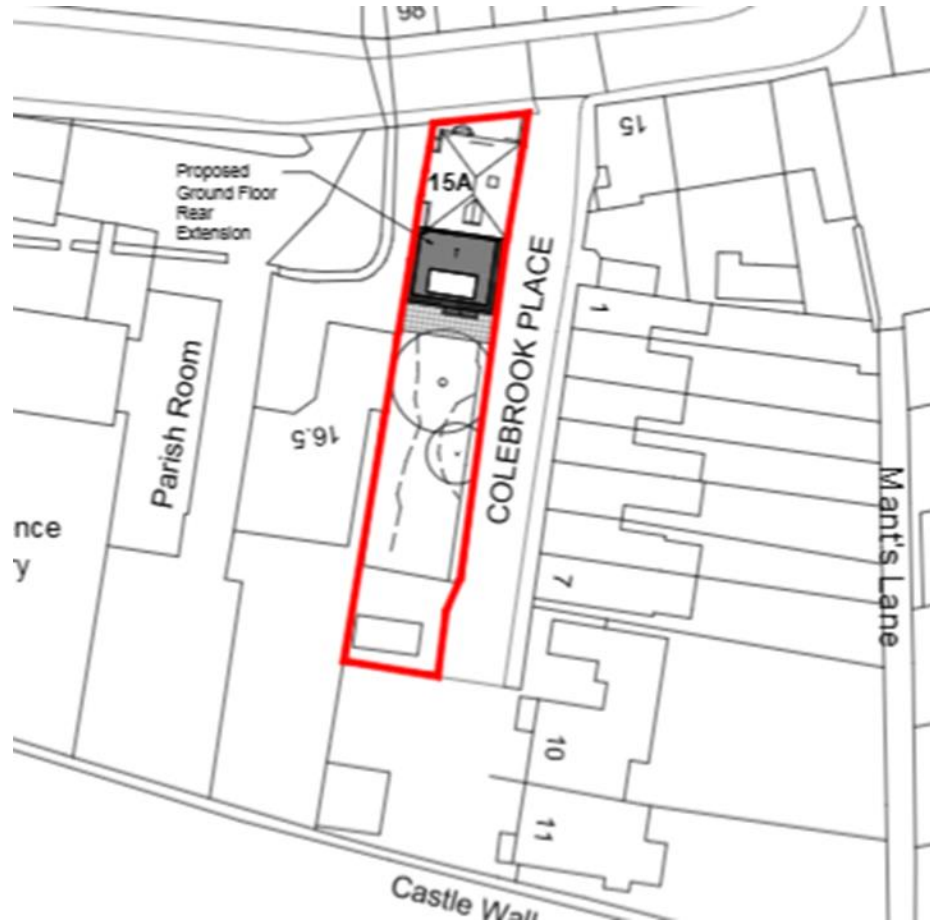

**25/02508/HOU – Colebrook
Cottage, 15A Colebrook Street,
Winchester, Hampshire, SO23
9LH**

Household application for a proposed Single-Storey Rear Extension at
Colebrook Cottage, Winchester

LOCATION PLAN

AERIAL PHOTOGRAPH

PROPOSED SITE PLAN

EXISTING AND PROPOSED GROUND FLOOR PLANS

EXISTING FRONT ELEVATION (NO CHANGE PROPOSED)

EXISTING AND PROPOSED EAST ELEVATION

Old plans

SITE PHOTOS – EAST ELEVATION VIEWED FROM COLEBROOK PLACE

EXISTING AND PROPOSED WEST ELEVATION

Old plans

SITE PHOTOS – WEST ELEVATION VIEWED FROM 16.5 COLEBROOK STREET

EXISTING AND PROPOSED ROOF PLAN

Old plans

2

3

1