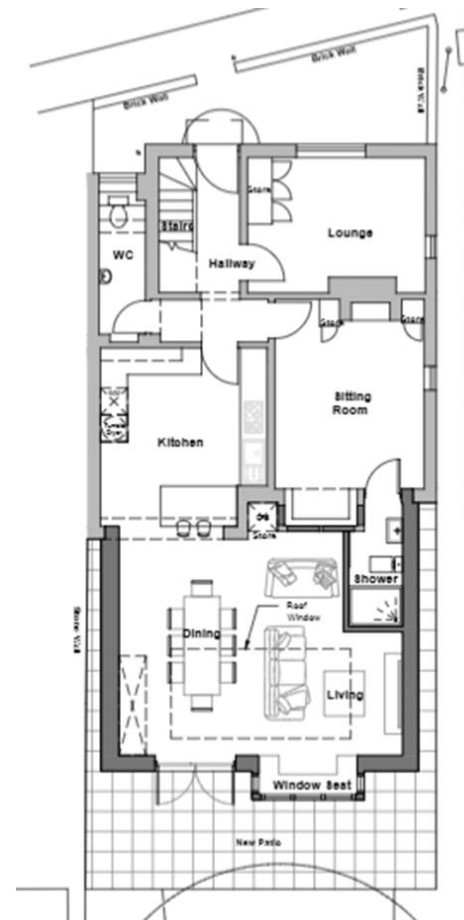

**25/02508/HOU – Colebrook
Cottage, 15A Colebrook Street,
Winchester, Hampshire, SO23
9LH**

Household application for a proposed Single-Storey Rear Extension at
Colebrook Cottage, Winchester

LOCATION PLAN

AERIAL PHOTOGRAPH

PROPOSED SITE PLAN

EXISTING AND PROPOSED GROUND FLOOR PLANS

EXISTING FRONT ELEVATION (NO CHANGE PROPOSED)

EXISTING AND PROPOSED EAST ELEVATION

Old plans

SITE PHOTOS – EAST ELEVATION VIEWED FROM COLEBROOK PLACE

EXISTING AND PROPOSED WEST ELEVATION

Old plans

SITE PHOTOS – WEST ELEVATION VIEWED FROM 16.5 COLEBROOK STREET

EXISTING AND PROPOSED ROOF PLAN

Old plans

2

3

1